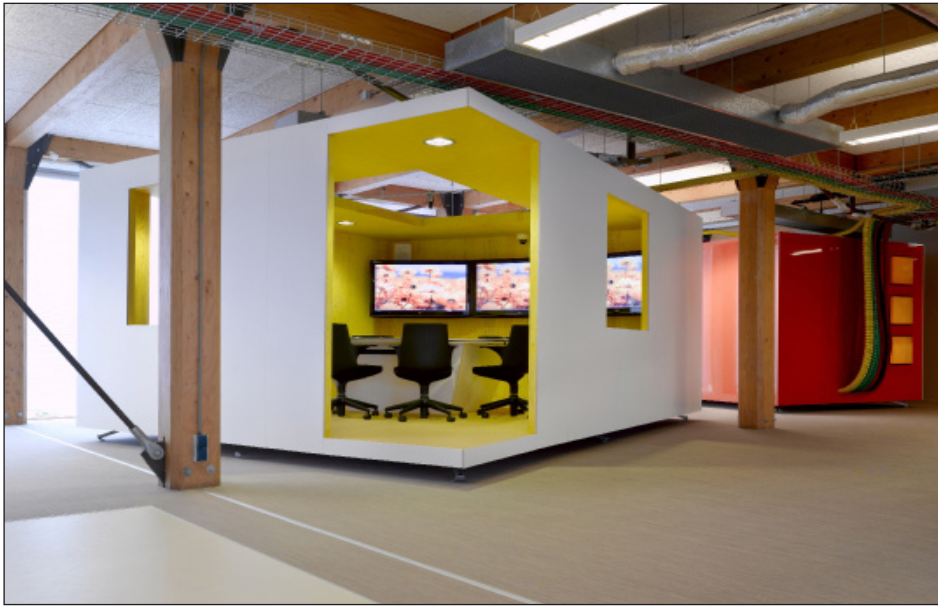

SECURITY INNOVATION LAB (SILab) THE NETHERLANDS

Architect	KINGMA ROORDA Architects
Project	SILab - Delft, The Netherlands
Featured Collection	TOPAZ Rolls
Year	2008

In the Security Innovation Lab in Delft, answers are sought to complex problems relating to public order and safety, using information technology, simulation and visualization.

This computer-driven "pressure cooker" was shaped as a human body with the red server as the pulsating heart, the wiring is the veins where data is processed while the brain is translated in several gaming units – the core activity here is creative thinking.