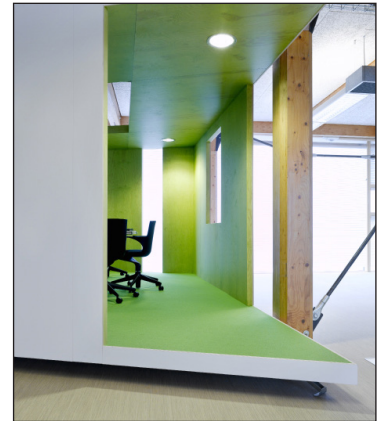

SECURITY INNOVATION LAB (SILab) THE NETHERLANDS

Architect	KINGMA ROORDA Architects
Project	SILab - Delft, The Netherlands
Featured Collection	TOPAZ Rolls
Year	2008

In the Security Innovation Lab in Delft, answers are sought to complex problems relating to public order and safety, using information technology, simulation and visualization.

This computer-driven "pressure cooker" was shaped as a human body with the red server as the pulsating heart, the wiring is the veins where data is processed while the brain is translated in several gaming units – the core activity here is creative thinking.