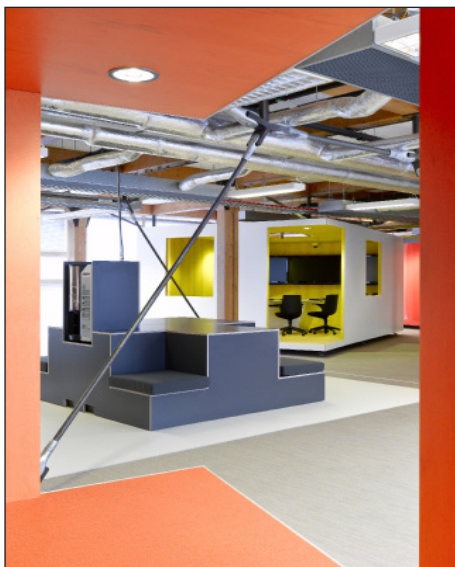

SECURITY INNOVATION LAB (SILab) THE NETHERLANDS

Architect	KINGMA ROORDA Architects
Project	SILab - Delft, The Netherlands
Featured Collection	TOPAZ Rolls
Year	2008

In the Security Innovation Lab in Delft, answers are sought to complex problems relating to public order and safety, using information technology, simulation and visualization.

This computer-driven "pressure cooker" was shaped as a human body with the red server as the pulsating heart, the wiring is the veins where data is processed while the brain is translated in several gaming units – the core activity here is creative thinking.